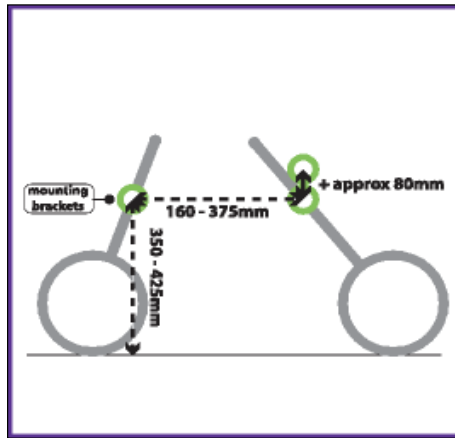

Size 51 brackets fit frames up to 4 cm diameter. Size 70 brackets fit frames more than 4 cm diameter

The Buggypod is supplied with a set of size 51 brackets included. Size 70 brackets are available to purchase separately.

To assess whether the Buggypod will fit your pushchair, you should check that there are exposed fixture points

on two major frame tubes on the right hand side of your pushchair.

On the Buggypod Smorph, the rear fixture point needs to be approximately 35-43 cm from the floor.

On the Buggypod iO, the rear fixture point needs to be approximately 32-45 cm from the floor.

The front fixture point can be level with the rear fixture point or up to approx. 8 cm higher.

Buggypod Smorph 2: