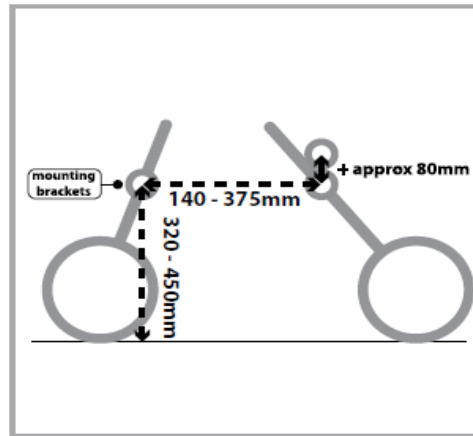

Buggypod io:

You cannot fit a bracket around two parallel telescopic tubes, as the tubes may slide alongside each other or split apart when folding pushchair (e.g. Bebeconfort Loola).

You can fit the bracket on one telescopic tube if there is a gap of minimum 2 mm between the tubing (e.g. Mamas and Papas Pliko).

Check that the mounting brackets, once fitted, do not interfere with the braking system or folding mechanism of the host pushchair.

Check that the tube to which you are fitting the bracket is vertical (looking from the rear or front), so that the bracket and Buggypod will sit vertically too.

The front bracket can be fitted slightly higher than the rear bracket if it helps achieve a good connection.
The Buggypod seat will then tilt back gently (as with many pushchairs) and you may in any case prefer that.

You may find it helpful to look at the images of the Buggypod attached to a number of pushchair models in the Support pages at www.buggypod.com.
If you are still unsure about whether the Buggypod will fit your pushchair, you can call our Helpline in the UK on 0870 850 3463 (M-F, 09:30-17:00) or email us at support@revelo.co.uk and we shall endeavour to help you. .
Your local retailer may also be able to advise on fitting.